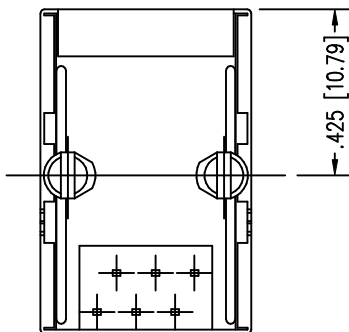

**STEWART  
CONNECTOR  
SYSTEMS, INC.**

R.D. 2, BOX 2020 GLEN ROCK, PENNSYLVANIA 17327

PART NO. SS-6466S-NF-50  
SIX CONTACT, SIX POSITION, SHIELDED JACK  
"-NF" NON-FLANGE  
"-50" 50 MICRO-INCH SELECTIVE GOLD PLATING

For Reference  
Only

**NOTE:**

- TOLERANCE COMPLY WITH F.C.C. DIMENSION REQUIREMENTS  
ALL OTHERS  $\pm .005$  [0.13] UNLESS OTHERWISE SPECIFIED.

- DIMENSIONS SHOWN WITH "\*" TO BE CENTRAL  
ABOUT CENTER LINE

**AVAILABLE WITH:**

- 30 & 50, MICRO-INCH SELECTIVE GOLD PLATING
- LOADED 1 - 6 CONTACTS

P.C.B. RECOMMENDED HOLE LAYOUT  
SEEN FROM COMPONENT SIDE  
TOLERANCE  $\pm .003$  [0.08] UNLESS OTHERWISE SPECIFIED