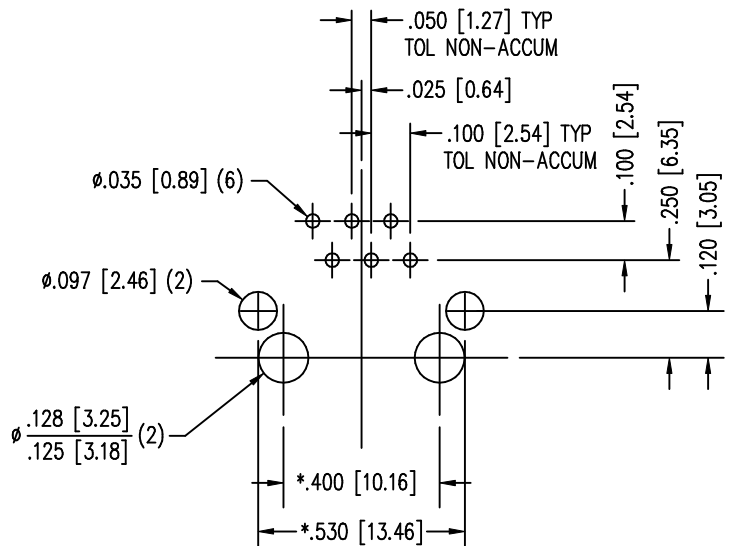

**STEWART  
CONNECTOR  
SYSTEMS, INC.**

R.D. 2, BOX 2020 GLEN ROCK, PENNSYLVANIA 17327

PART NO. SS-6466S-NF-50  
SIX CONTACT, SIX POSITION, SHIELDED JACK  
"-NF" NON-FLANGE  
"-50" 50 MICRO-INCH SELECTIVE GOLD PLATING

For Reference  
Only

**NOTE:**

- TOLERANCE COMPLY WITH F.C.C. DIMENSION REQUIREMENTS  
ALL OTHERS  $\pm .005$  [0.13] UNLESS OTHERWISE SPECIFIED.

- DIMENSIONS SHOWN WITH "\*" TO BE CENTRAL  
ABOUT CENTER LINE

**AVAILABLE WITH:**

- 30 & 50, MICRO-INCH SELECTIVE GOLD PLATING
- LOADED 1 - 6 CONTACTS

P.C.B. RECOMMENDED HOLE LAYOUT  
SEEN FROM COMPONENT SIDE  
TOLERANCE  $\pm .003$  [0.08] UNLESS OTHERWISE SPECIFIED