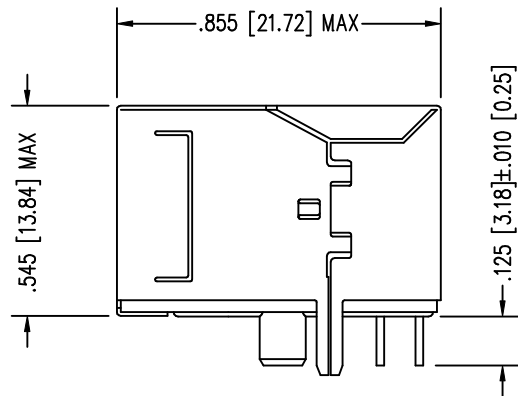

**STEWART  
CONNECTOR  
SYSTEMS, INC.**

R.D. 2, BOX 2020 GLEN ROCK, PENNSYLVANIA 17327

PART NO. SS-6466S-NF-50  
SIX CONTACT, SIX POSITION, SHIELDED JACK  
"-NF" NON-FLANGE  
"-50" 50 MICRO-INCH SELECTIVE GOLD PLATING

For Reference  
Only

**NOTE:**

- TOLERANCE COMPLY WITH F.C.C. DIMENSION REQUIREMENTS  
ALL OTHERS  $\pm .005$  [0.13] UNLESS OTHERWISE SPECIFIED.

- DIMENSIONS SHOWN WITH "\*" TO BE CENTRAL  
ABOUT CENTER LINE

**AVAILABLE WITH:**

- 30 & 50, MICRO-INCH SELECTIVE GOLD PLATING
- LOADED 1 - 6 CONTACTS

P.C.B. RECOMMENDED HOLE LAYOUT  
SEEN FROM COMPONENT SIDE  
TOLERANCE  $\pm .003$  [0.08] UNLESS OTHERWISE SPECIFIED