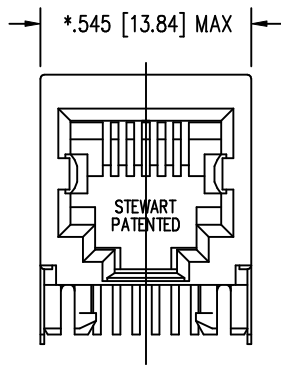

**STEWART  
CONNECTOR  
SYSTEMS, INC.**

R.D. 2, BOX 2020 GLEN ROCK, PENNSYLVANIA 17327

PART NO. SS-6466S-NF-50  
SIX CONTACT, SIX POSITION, SHIELDED JACK  
"-NF" NON-FLANGE  
"-50" 50 MICRO-INCH SELECTIVE GOLD PLATING

For Reference  
Only

**NOTE:**

- TOLERANCE COMPLY WITH F.C.C. DIMENSION REQUIREMENTS  
ALL OTHERS  $\pm .005$  [0.13] UNLESS OTHERWISE SPECIFIED.

- DIMENSIONS SHOWN WITH "\*" TO BE CENTRAL  
ABOUT CENTER LINE

**AVAILABLE WITH:**

- 30 & 50, MICRO-INCH SELECTIVE GOLD PLATING
- LOADED 1 - 6 CONTACTS

P.C.B. RECOMMENDED HOLE LAYOUT  
SEEN FROM COMPONENT SIDE  
TOLERANCE  $\pm .003$  [0.08] UNLESS OTHERWISE SPECIFIED